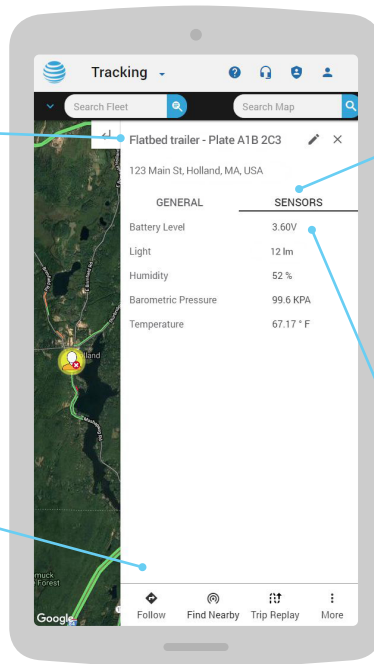

Monitor status

Track the conditions of your assets including temperature, humidity and light exposure.

Avoid outages

Run your tracker on the latest low-power LTE-M network with up to 5 years of battery life.**

For more information visit att.com/IOT or contact your AT&T sales representative.

*Monthly cost of AT1 software and 1MB data plan; hardware sold separately; taxes and fees apply

**Based on one ping per day