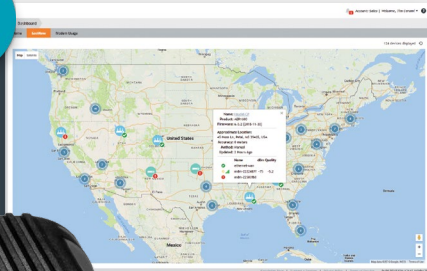

## Ruggedized LTE router for vehicles

Pictured: COR IBR1700-1200M

**Applications:** Mass Transit | School Buses | First Responder Command Center | Fleet Trucking

The Cradlepoint COR IBR1700 router offers a ruggedized LTE networking platform designed to provide connectivity across a wide range of commercial and public sector in-vehicle applications, including first responder mobile command centers, mass transit and school buses, commercial truck fleets, and more.